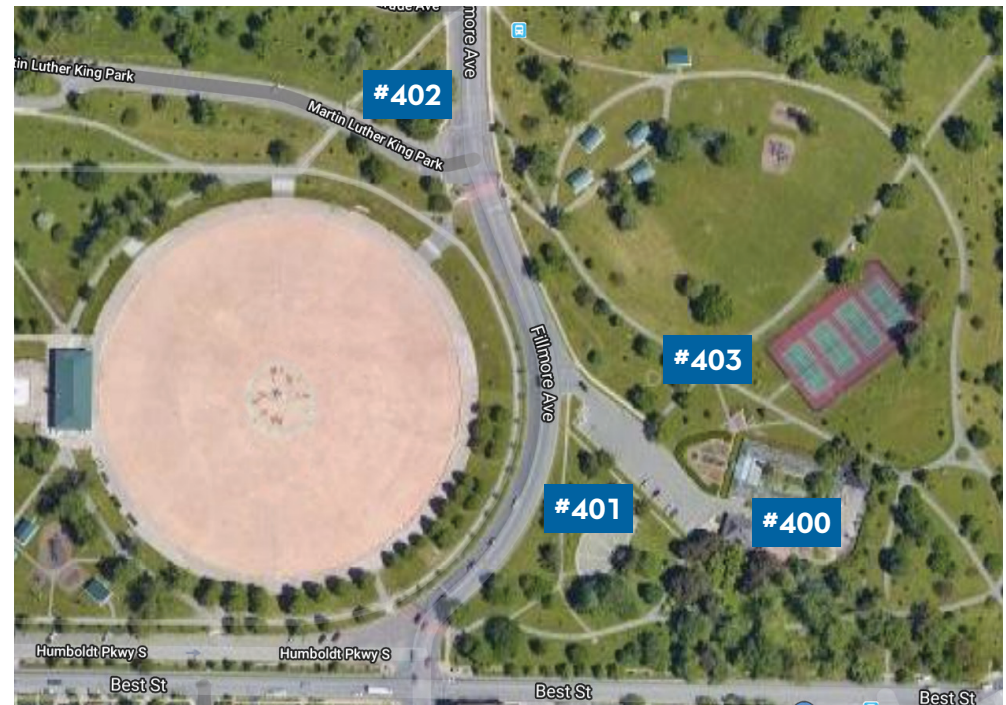

- Step 1** > From your mobile device, go to your Internet browser and type in tourwand.com/olmsted
- Step 2** > Select 'MLK Jr. Park', and click on the the thumbnail image / 3-digit tour number
- Step 3** > Enjoy the various points of interest around MLK Jr. Park, in any order you would like

#400
The Greenhouse
and Park Shelter

#401
The Martin Luther
King Jr. Monument

#402
The Children's
Crusade

#403
The Parade House

For any questions, please call (716) 838-1249, ext. 31. Thank you and enjoy!

SELF-GUIDED MOBILE AUDIO TOUR OF MLK JR. PARK PARK

MLK Jr. Park Points of Interest Please enjoy Phase 1 of the Self-Guided Mobile Audio Tour of MLK Jr. Park, powered by Tourwand.com. Narrated by Clifford Bell, Chair of the Buffalo African American Museum, this audio tour features 4 points of interest as identified on this map.